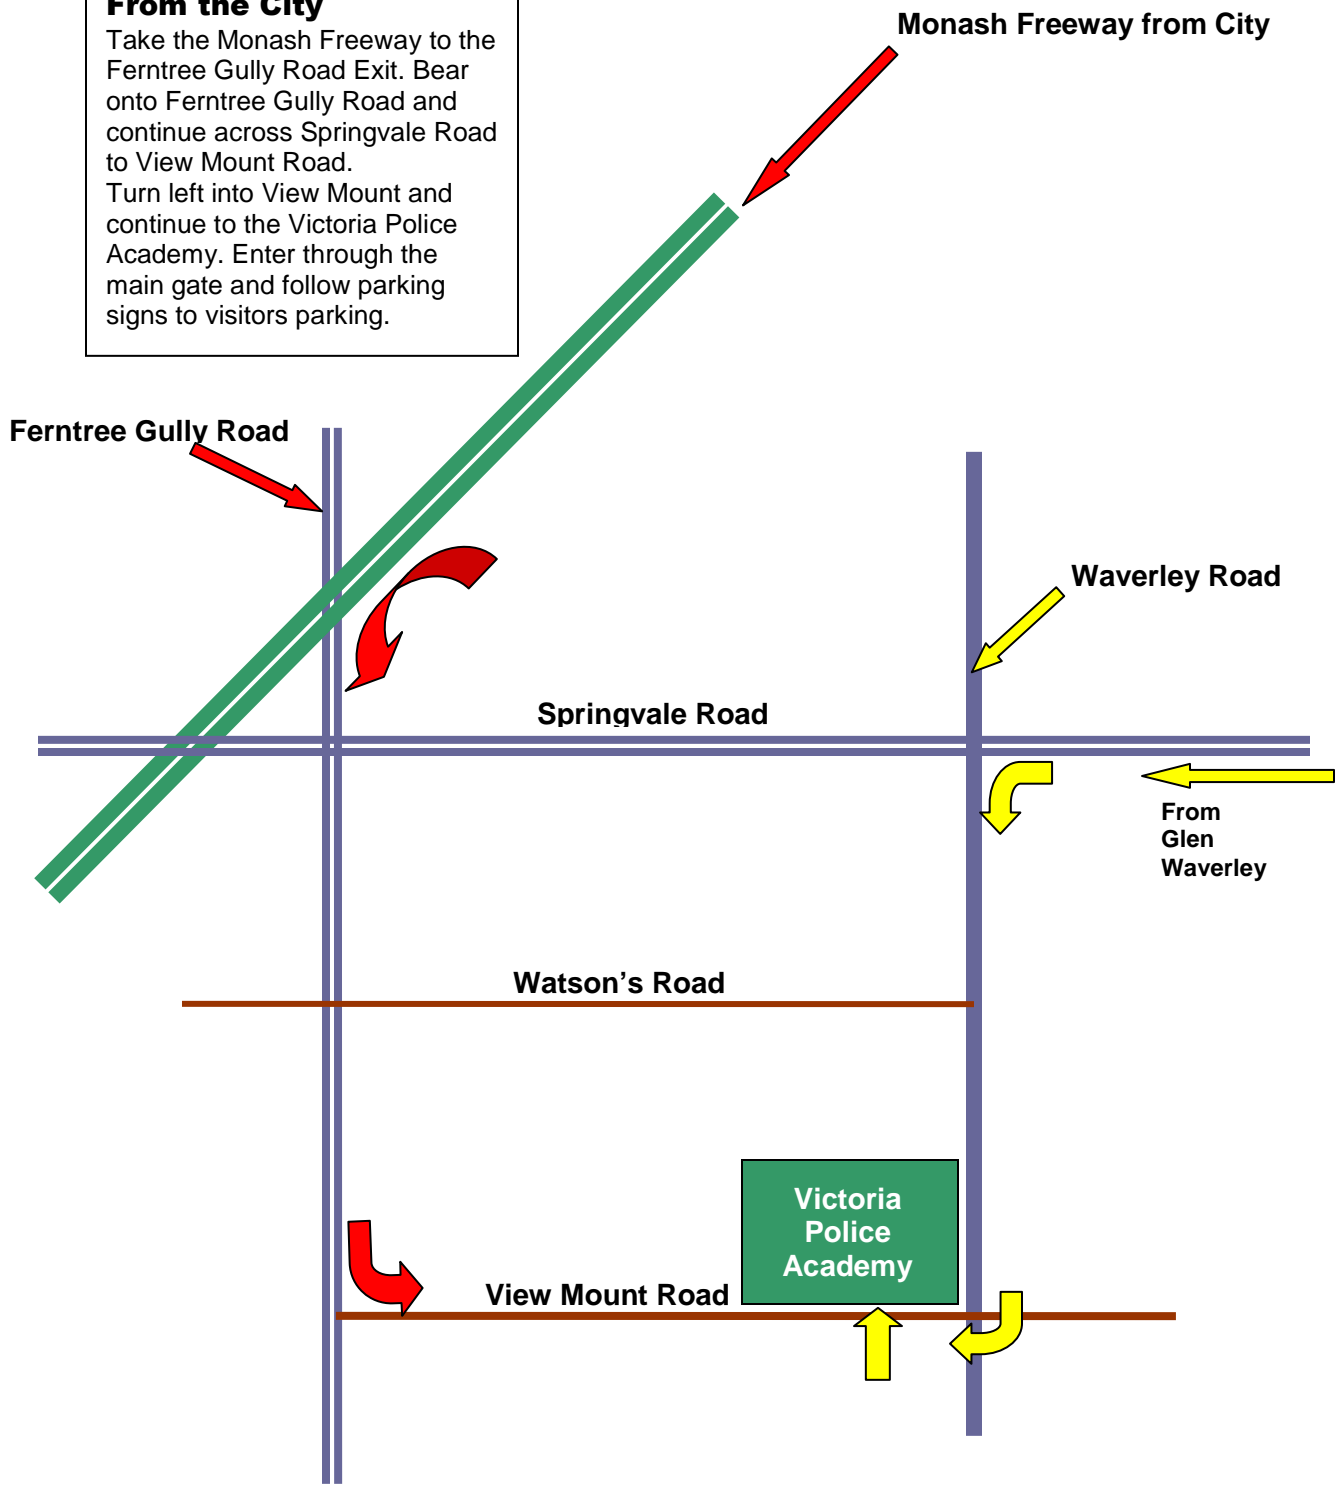

**From the City**  
Take the Monash Freeway to the Ferntree Gully Road Exit. Bear onto Ferntree Gully Road and continue across Springvale Road to View Mount Road. Turn left into View Mount and continue to the Victoria Police Academy. Enter through the main gate and follow parking signs to visitors parking.

**Where to find us!**